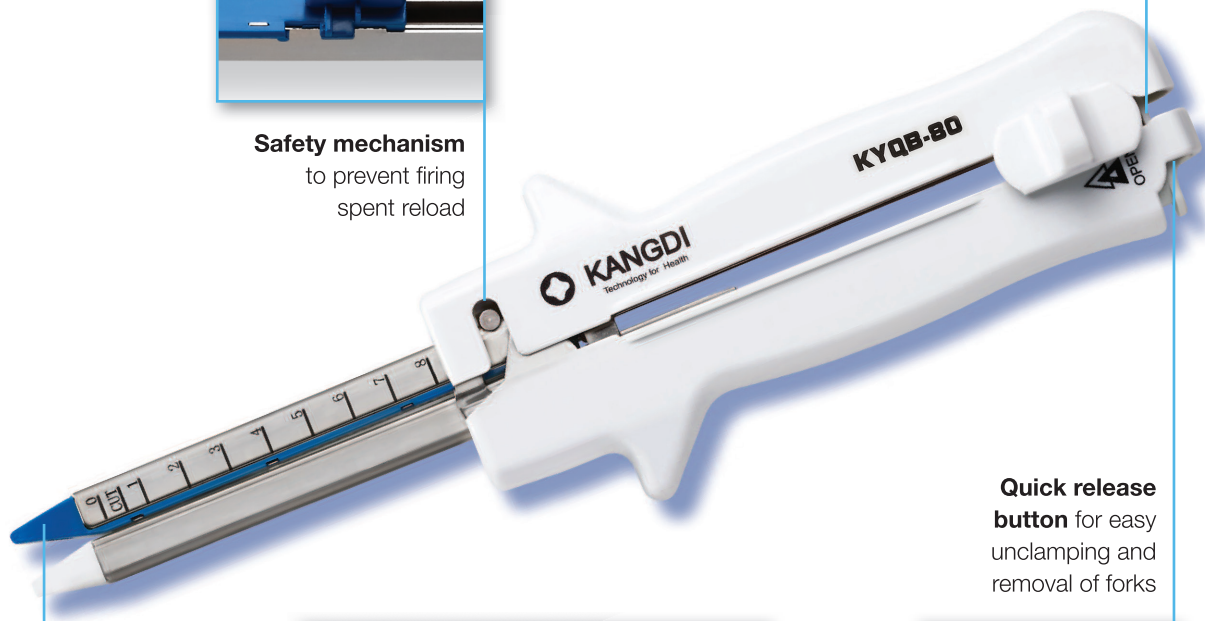

## Product Features

- New knife blade with each firing
- Quick release button
- Safety mechanism when cartridge is fired

**Rear or Center Hinge Clamping**  
for one handed positioning

**Safety mechanism**  
to prevent firing  
spent reload

**Quick release button** for easy unclamping and removal of forks

**Disposable loading unit**  
with secure grip and new blade with each firing

Model	Reload	Color	Staple Height	Tissue Thickness
KYQB-60L	KYQZ-60L	Blue	3.8mm	1.5
KYQB-60H	KYQZ-60H	Green	4.5mm	2
KYQB-80L	KYQZ-80L	Blue	3.8mm	1.5
KYQB-80H	KYQZ-80H	Green	4.5mm	2
KYQB-100L	KYQZ-100L	Blue	3.5mm	1.5
KYQB-100H	KYQZ-100H	Green	4.5mm	2