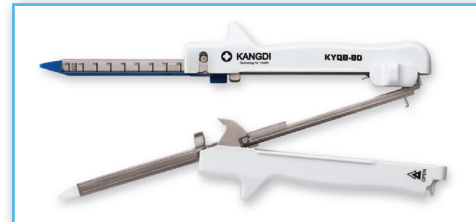

## Product Features

- New knife blade with each firing
- Quick release button
- Safety mechanism when cartridge is fired

**Rear or Center Hinge Clamping**  
for one handed positioning

**Safety mechanism**  
to prevent firing  
spent reload