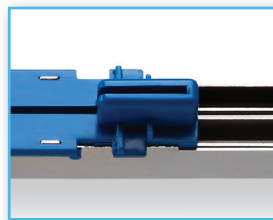

## Product Features

- New knife blade with each firing
- Quick release button
- Safety mechanism when cartridge is fired

**Rear or Center Hinge Clamping**  
for one handed positioning

**Safety mechanism**  
to prevent firing  
spent reload

**Quick release button** for easy unclamping and removal of forks

**Disposable loading unit**  
with secure grip and new blade with each firing

Model	Reload	Color	Staple Height	Tissue Thickness
KYQB-60L	KYQZ-60L	Blue	3.8mm	1.5
KYQB-60H	KYQZ-60H	Green	4.5mm	2
KYQB-80L	KYQZ-80L	Blue	3.8mm	1.5
KYQB-80H	KYQZ-80H	Green	4.5mm	2
KYQB-100L	KYQZ-100L	Blue	3.5mm	1.5
KYQB-100H	KYQZ-100H	Green	4.5mm	2